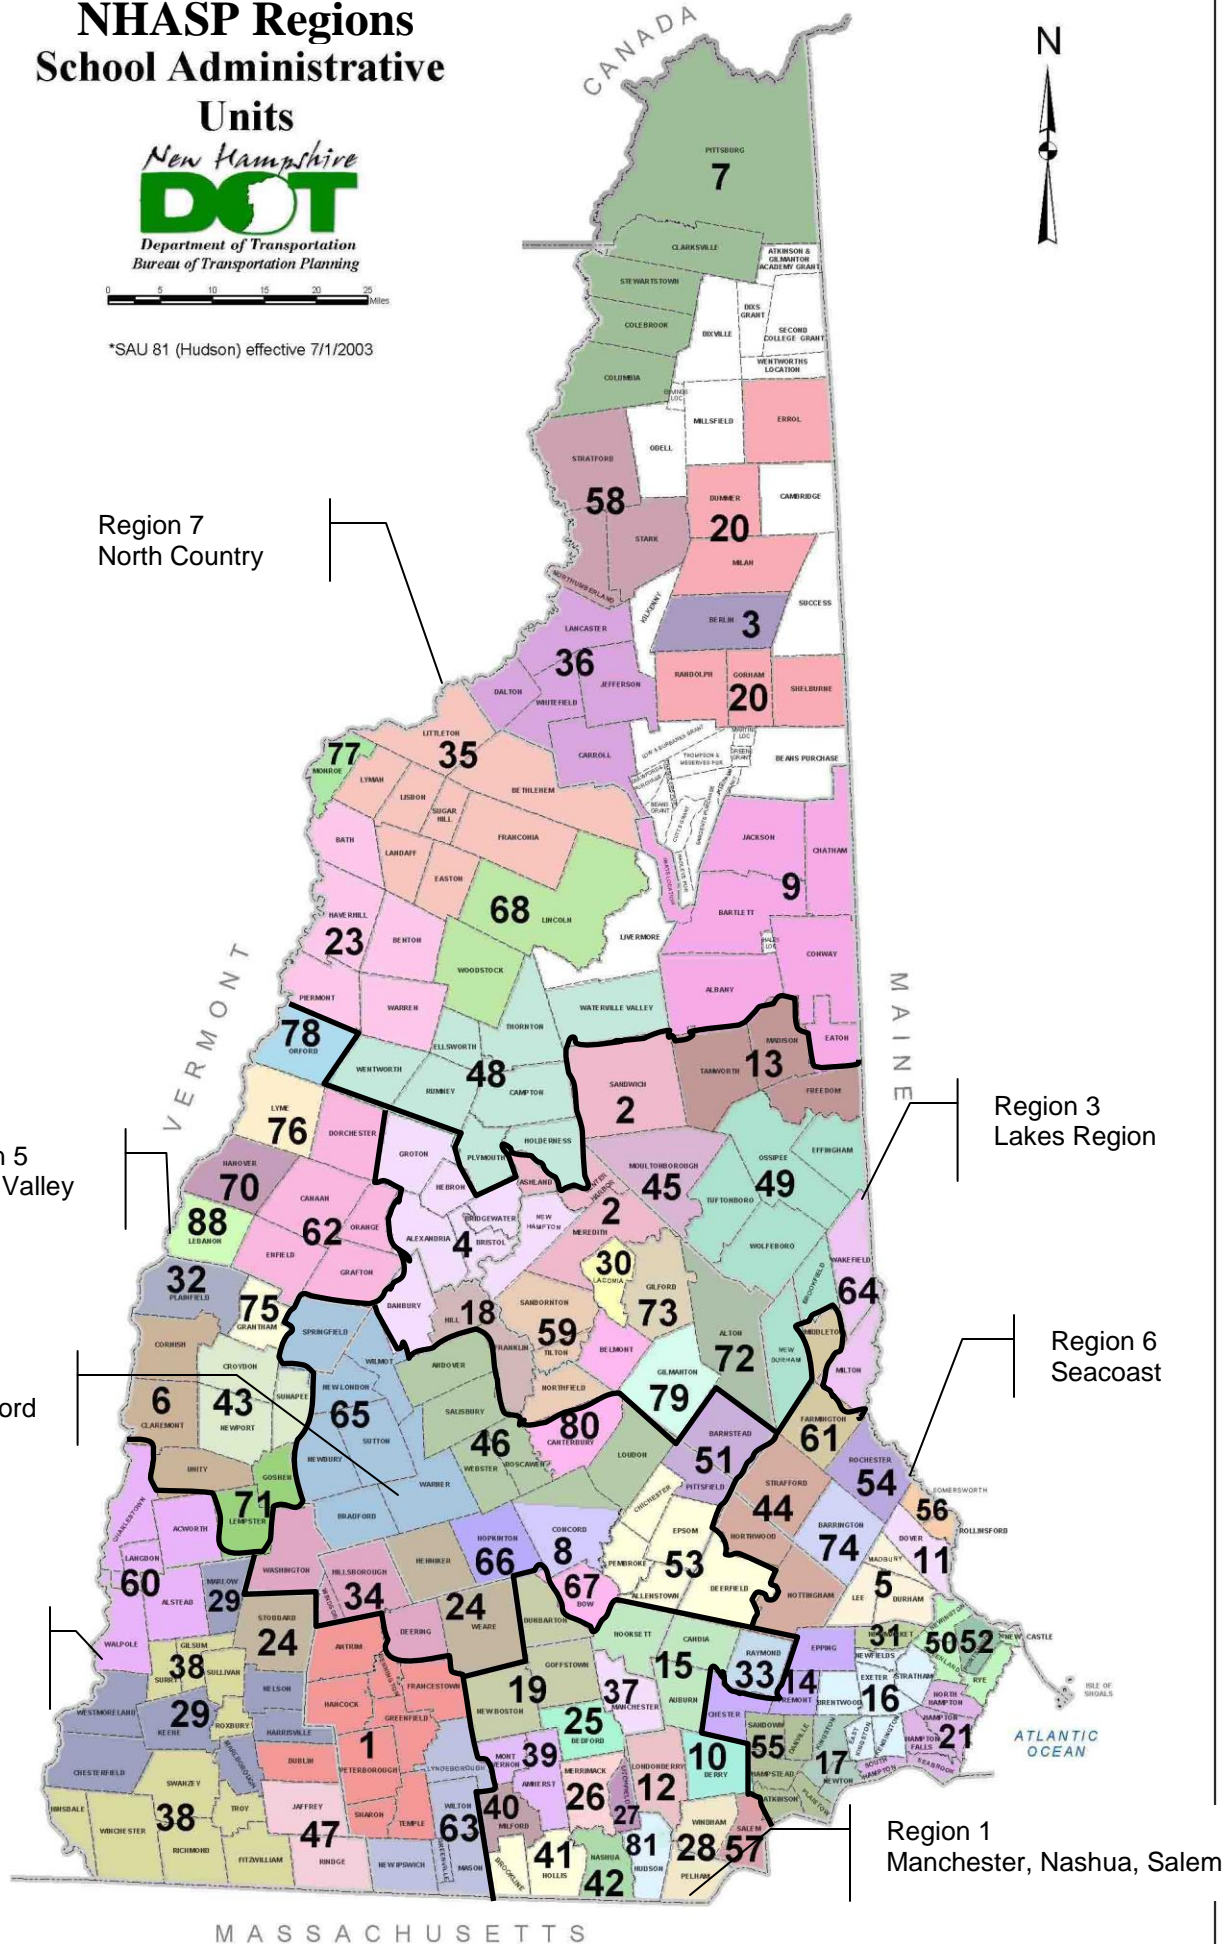

NHASP Regions School Administrative Units

*SAU 81 (Hudson) effective 7/1/2003

Region 7
North Country

Region 5
Upper Valley

Region 3
Lakes Region

Region 2
Greater Concord

Region 6
Seacoast

Region 4
Monadnock

Region 1
Manchester, Nashua, Salem