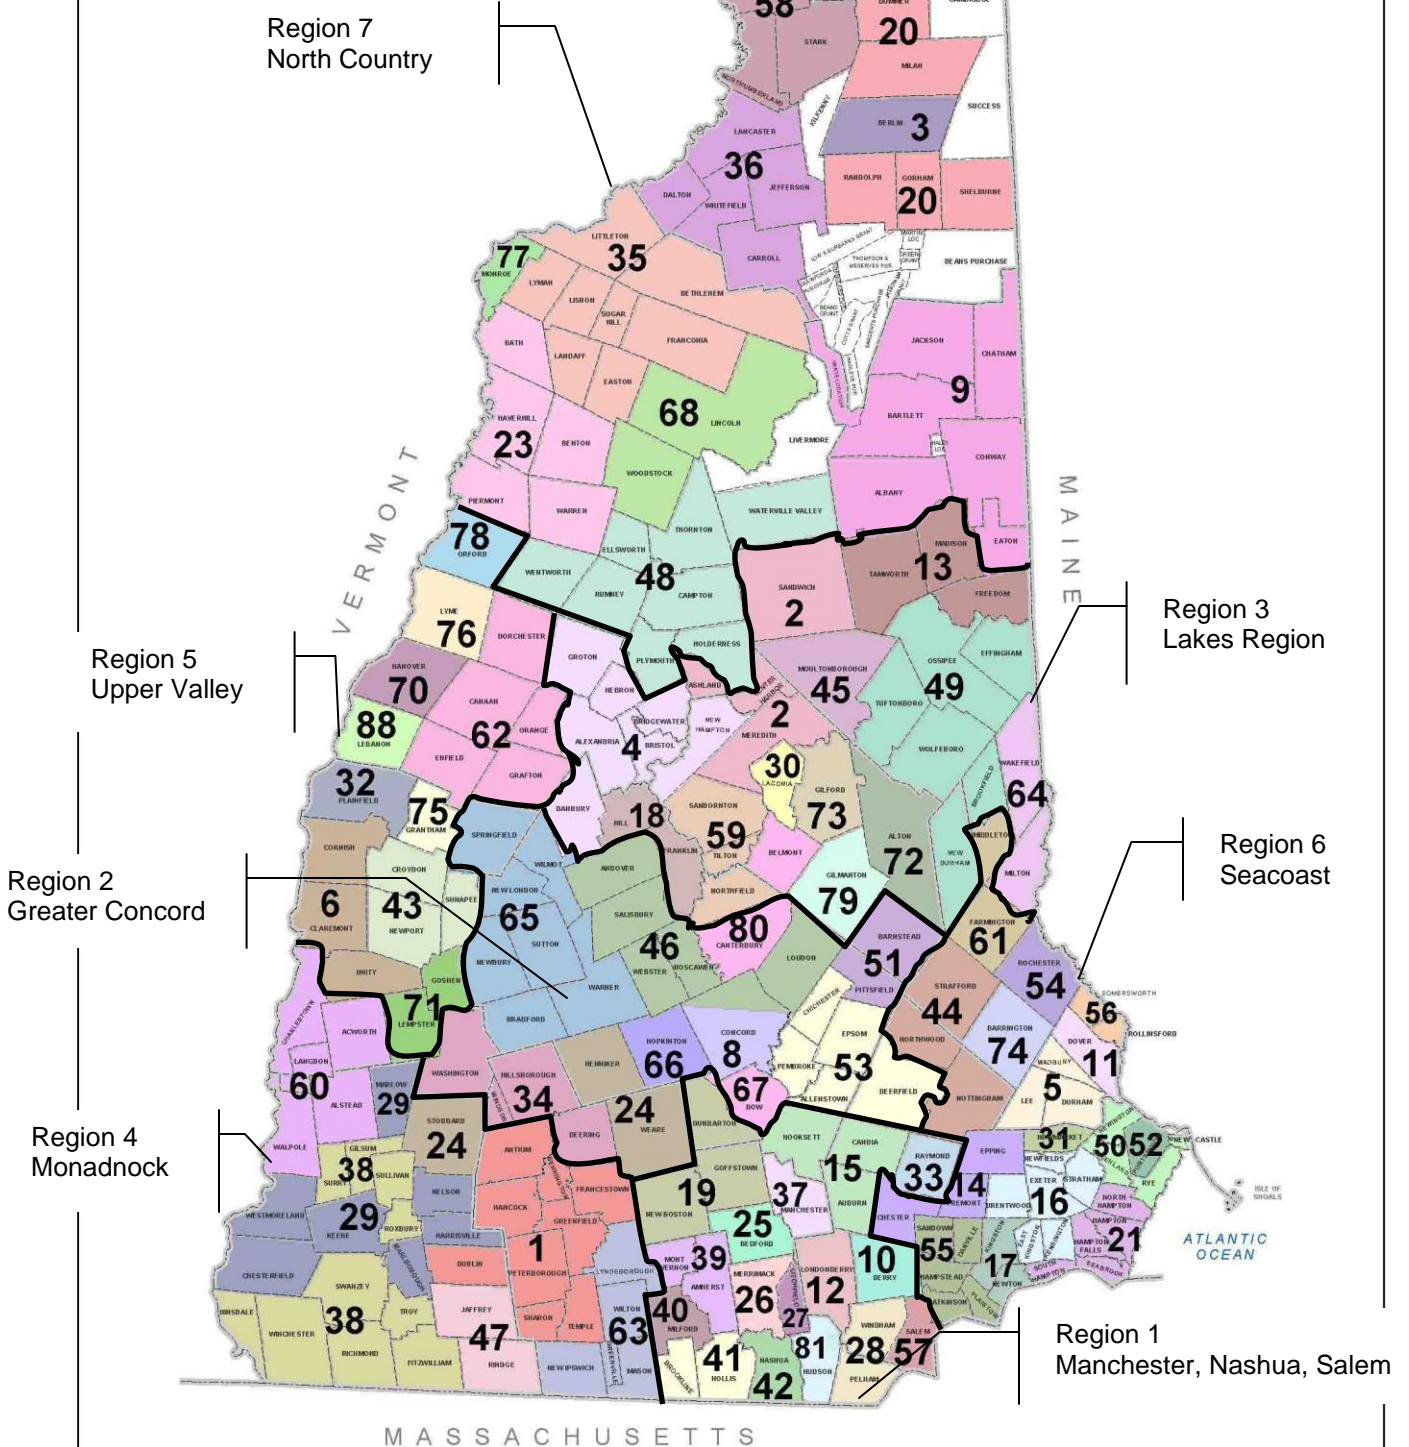

# NHASP Regions

School Administrative  
Units

\*SAU 81 (Hudson) effective 7/1/2003

Region 5  
Upper Valley

Region 2  
Greater Concord

Region 4  
Monadnock

Region 7  
North Country

Region 3  
Lakes Region

Region 6  
Seacoast

Region 1  
Manchester, Nashua, Salem